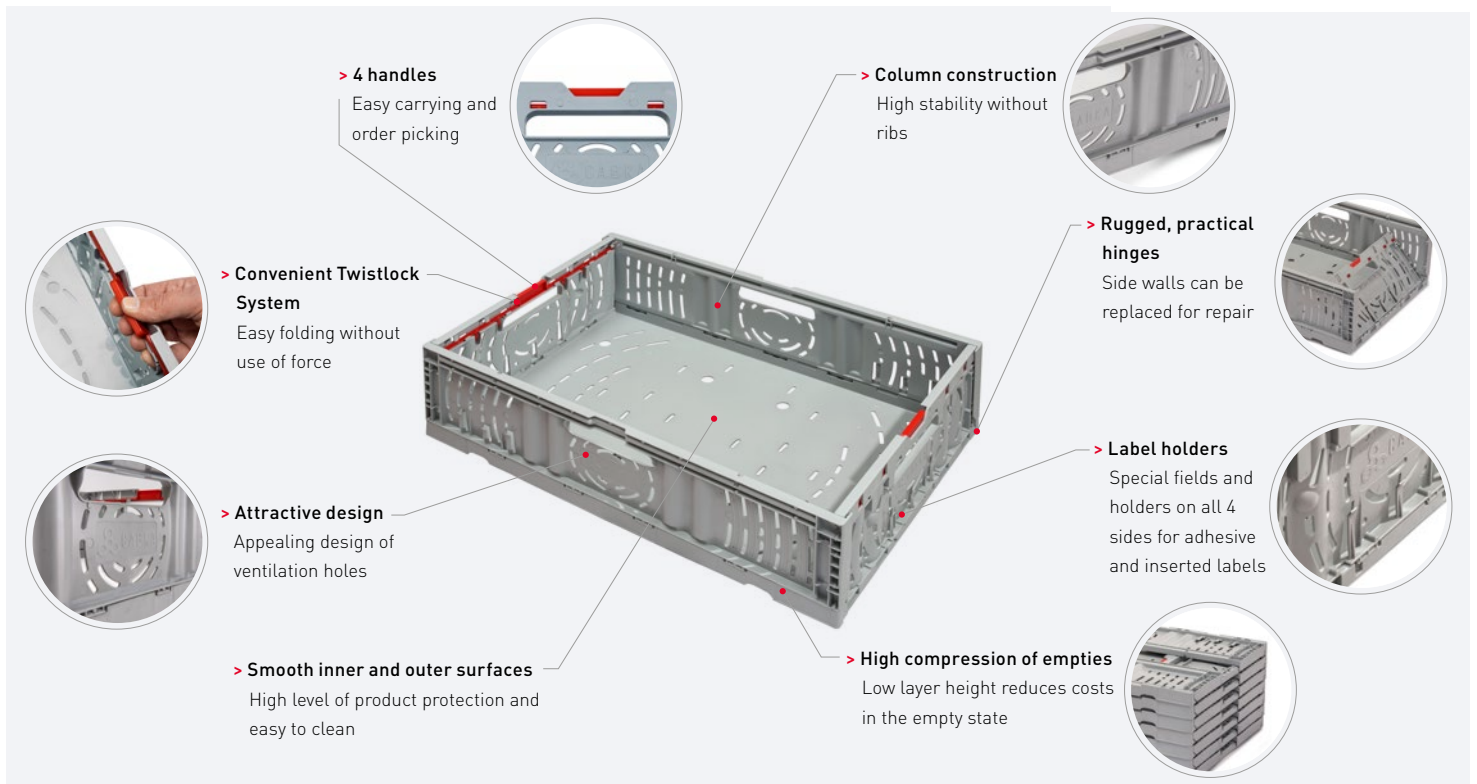

Types	CPB 6410	CPB 6410c	CPB 6416	CPB 6416c	CPB 6422
Usable height [mm]	110		165		220
Version (wall design)	open	closed	open	closed	open
External dimensions [mm]	600 x 400 x 118		600 x 400 x 173		600 x 400 x 229
Internal minimum usable dimensions [mm]	575 x 373 x 110		575 x 373 x 165		572 x 372 x 220
Filling volume [l]	23,6		35,4		46,8
Tare [g]	1430	1460	1780	1837	1909
Load bearing capacity [kg]	10		15		20
Pressure resistance in the stack [kg]	400 static 200 dynamic		400 static 200 dynamic		400 static 200 dynamic
Layer height of full box [mm]	113		168		223
Layer height of empty collapsed box [mm]	28		28		33

Delivery units (empties)					
Boxes/europallet	312 pcs.		312 pcs.		280 pcs.
Boxes/lorry (13,20 x 2,46 x 2,50 m)	10.296 pcs.		10.296 pcs.		9240 pcs.
Europallets/lorry (13,20 x 2,46 x 2,50 m)	33 pcs.		33 pcs.		33 pcs.
Total height incl. pallet	2350 mm		2350 mm		2460 mm
Color of the box	black RAL 9005 | yellow RAL 1003 | red RAL 3001 | blue RAL 5022 | grey RAL 7001				
Color of Twistlock lock	red [exception red box: black locking]